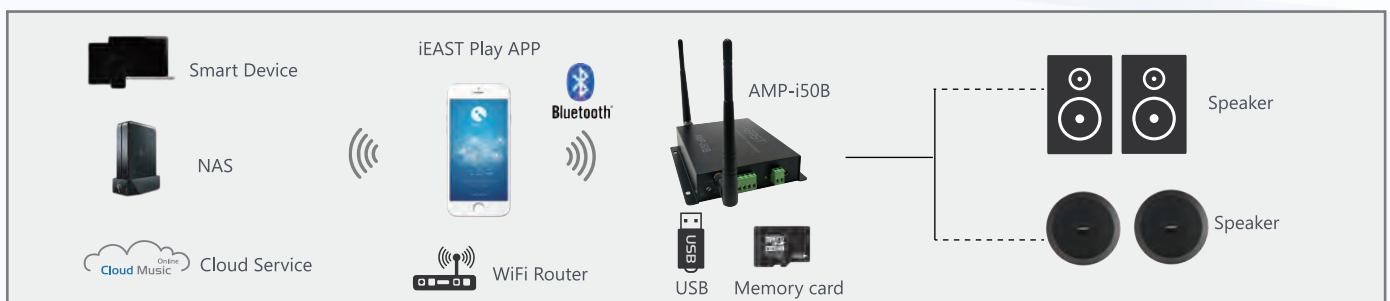

StreamAmp AMP-i50B

Wireless Wall-Mount Multiroom Stereo Amplifier

Wireless HiFi Multiroom Audio System

This powerful stereo amplifier can turn any pair of speakers to wireless multiroom sound system, to stream the music from your cellphone, tablet, USB flash drive, hard disk drive and NAS.

Stream your music
anywhere in your room

Stream music from
different device

Play from variety
of sources

IR RS232

Start music for all
rooms like a party

Stream your music
in high quality

Multi-Way
for connection

New features and services
available by global online update

TECHNICAL SPECIFICATIONS

General

Power supply: DC 24V, 3.3A
Operating temperature: -5°C-40°C

Networking

Wireless networks: 802.11b/g/n standard
Wired Connectivity: 10/100M bit Ethernet
Bluetooth: 4.0
Control Application:
iEAST App for iOS and Android devices.
iTunes for Mac and Windows PC.
Streaming Protocol:
DLNA, iOS streaming compatible, Spotify connect, Qplay

Serial Port:
RS232 via 3.5mm jack port

Main unit dimensions w/o antenna(LxWxH):
5.7x5.2x3.1 inch(146x134x31mm)
Weight: 1.15 lb (520g)

Package Contents:

AMP-i50B main unit x1
WiFi antenna x1
Bluetooth antenna x1
IR receiver cable x1
IR remote control x1
Quick start guide x1
Power cord x1
power adapter x1