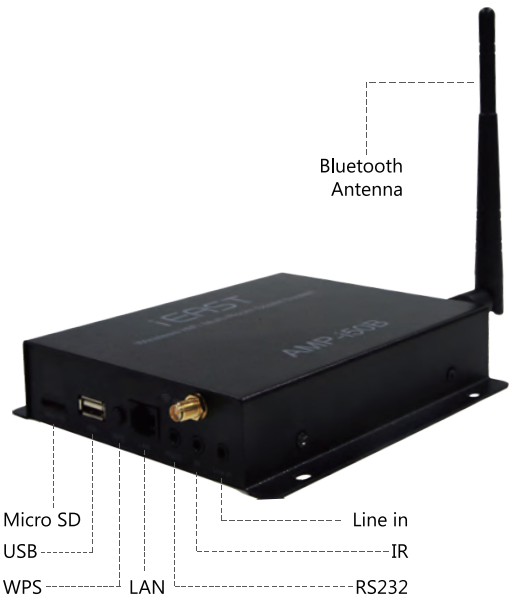

StreamAmp AMP-i50B

Wireless Wall-Mount Multiroom Stereo Amplifier

Wireless HiFi Multiroom Audio System

This powerful stereo amplifier can turn any pair of speakers to wireless multiroom sound system, to stream the music from your cellphone, tablet, USB flash drive, hard disk drive and NAS.

Stream your music
anywhere in your room

Stream music from
different device

Play from variety
of sources

IR RS232

Start music for all
rooms like a party

Stream your music
in high quality

Multi-Way
for connection

New features and services
available by global online update

TECHNICAL SPECIFICATIONS

General

Power supply: DC 24V, 3.3A
Operating temperature: -5°C-40°C

Networking

Wireless networks: 802.11b/g/n standard
Wired Connectivity: 10/100M bit Ethernet
Bluetooth: 4.0
Control Application:
iEAST App for iOS and Android devices.
iTunes for Mac and Windows PC.
Streaming Protocol:
DLNA, iOS streaming compatible, Spotify connect, Qplay