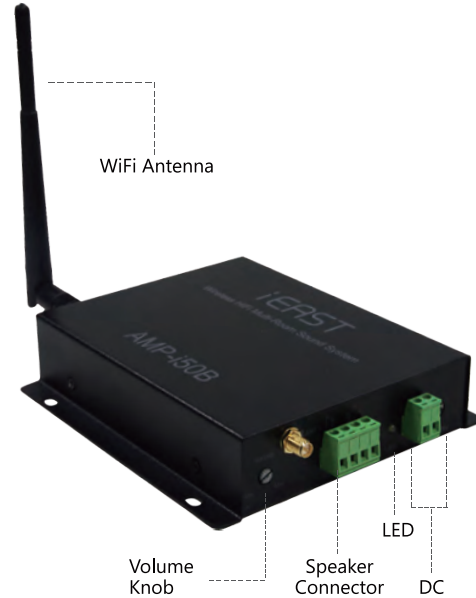

StreamAmp AMP-i50B

Wireless Wall-Mount Multiroom Stereo Amplifier

Wireless HiFi Multiroom Audio System

This powerful stereo amplifier can turn any pair of speakers to wireless multiroom sound system, to stream the music from your cellphone, tablet, USB flash drive, hard disk drive and NAS.

Stream your music
anywhere in your room

Stream music from
different device

Play from variety
of sources

IR RS232

Start music for all
rooms like a party

Stream your music
in high quality

Multi-Way
for connection

New features and services
available by global online update

TECHNICAL SPECIFICATIONS

General

Power supply: DC 24V, 3.3A
Operating temperature: -5°C-40°C

Networking

Wireless networks: 802.11b/g/n standard
Wired Connectivity: 10/100M bit Ethernet
Bluetooth: 4.0
Control Application:
iEAST App for iOS and Android devices.
iTunes for Mac and Windows PC.
Streaming Protocol:
DLNA, iOS streaming compatible, Spotify connect, Qplay